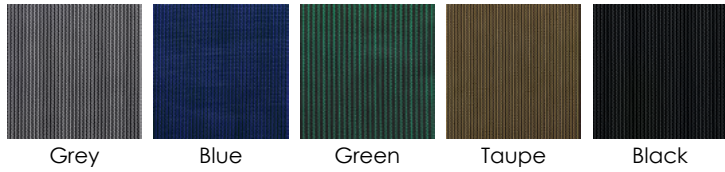

MESH COLORS

- Designed to support the weight of children, pets, and adults.
- Enhances the appearance and value of your outdoor space.
- Made from high-strength UV-resistant materials.
- Meets or exceed ASTM safety standards.
- Results in cleaner pool opening in the spring.
- Built to withstand snow loads, ice, wind, and harsh winter conditions.
- Helps protect the pool structure, liner & coping.
- Manufactured to fit any pool shape or size.
- Available in mesh or solid options, multiple colors, and fabric grades.

MATERIAL	WARRANTY	SUN BLOCK	NOTES
PREMIER MESH	18 YEAR, 2 YEARS FULL	95%	Burst Strength 500 pounds/square inch
DELUXE MESH	20 YEAR, 3 YEARS FULL	99%	Burst Strength 670 pounds/square inch
COMMERCIAL MESH	30 YEAR, 4 YEARS FULL	93%	Burst Strength 760 pounds/square inch
LITE DUTY SOLID	15 YEAR, 3 YEARS FULL	100%	Drain Panel option Available
HEAVY DUTY SOLID	15 YEAR, 2 YEARS FULL	100%	Drain Panel option Available