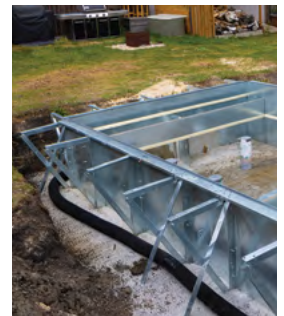

STEEL KITS
Standard & Custom pool shapes