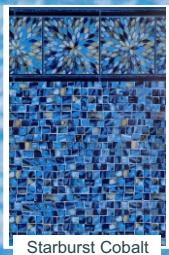

Ocean Midnight

White Terrazzo

Tan Del Caribe

Raleigh

White Beach Pebble

Sunburst

Rivertile

Jewelstone\*

Niagara

Mid-Blue Reflections\*

Mountaintop Mosaic

Pueblo\*

Medallion

Shimmer\*

Blue Raleigh

Blue Beach Pebble\*

Cambridge

Oxford

Reflections\*

Electric Oxford

Electric Aquarius\*

Neptune

Charcoal Mosaic

Carrera Marble

Starburst Cobalt

Amelia Cobalt

Cobalt\*

Butterfly Effect\*

Black Slate

Solid White

Solid Blue