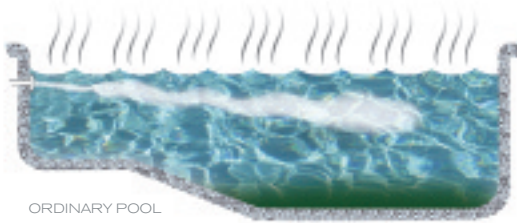

ORDINARY POOL